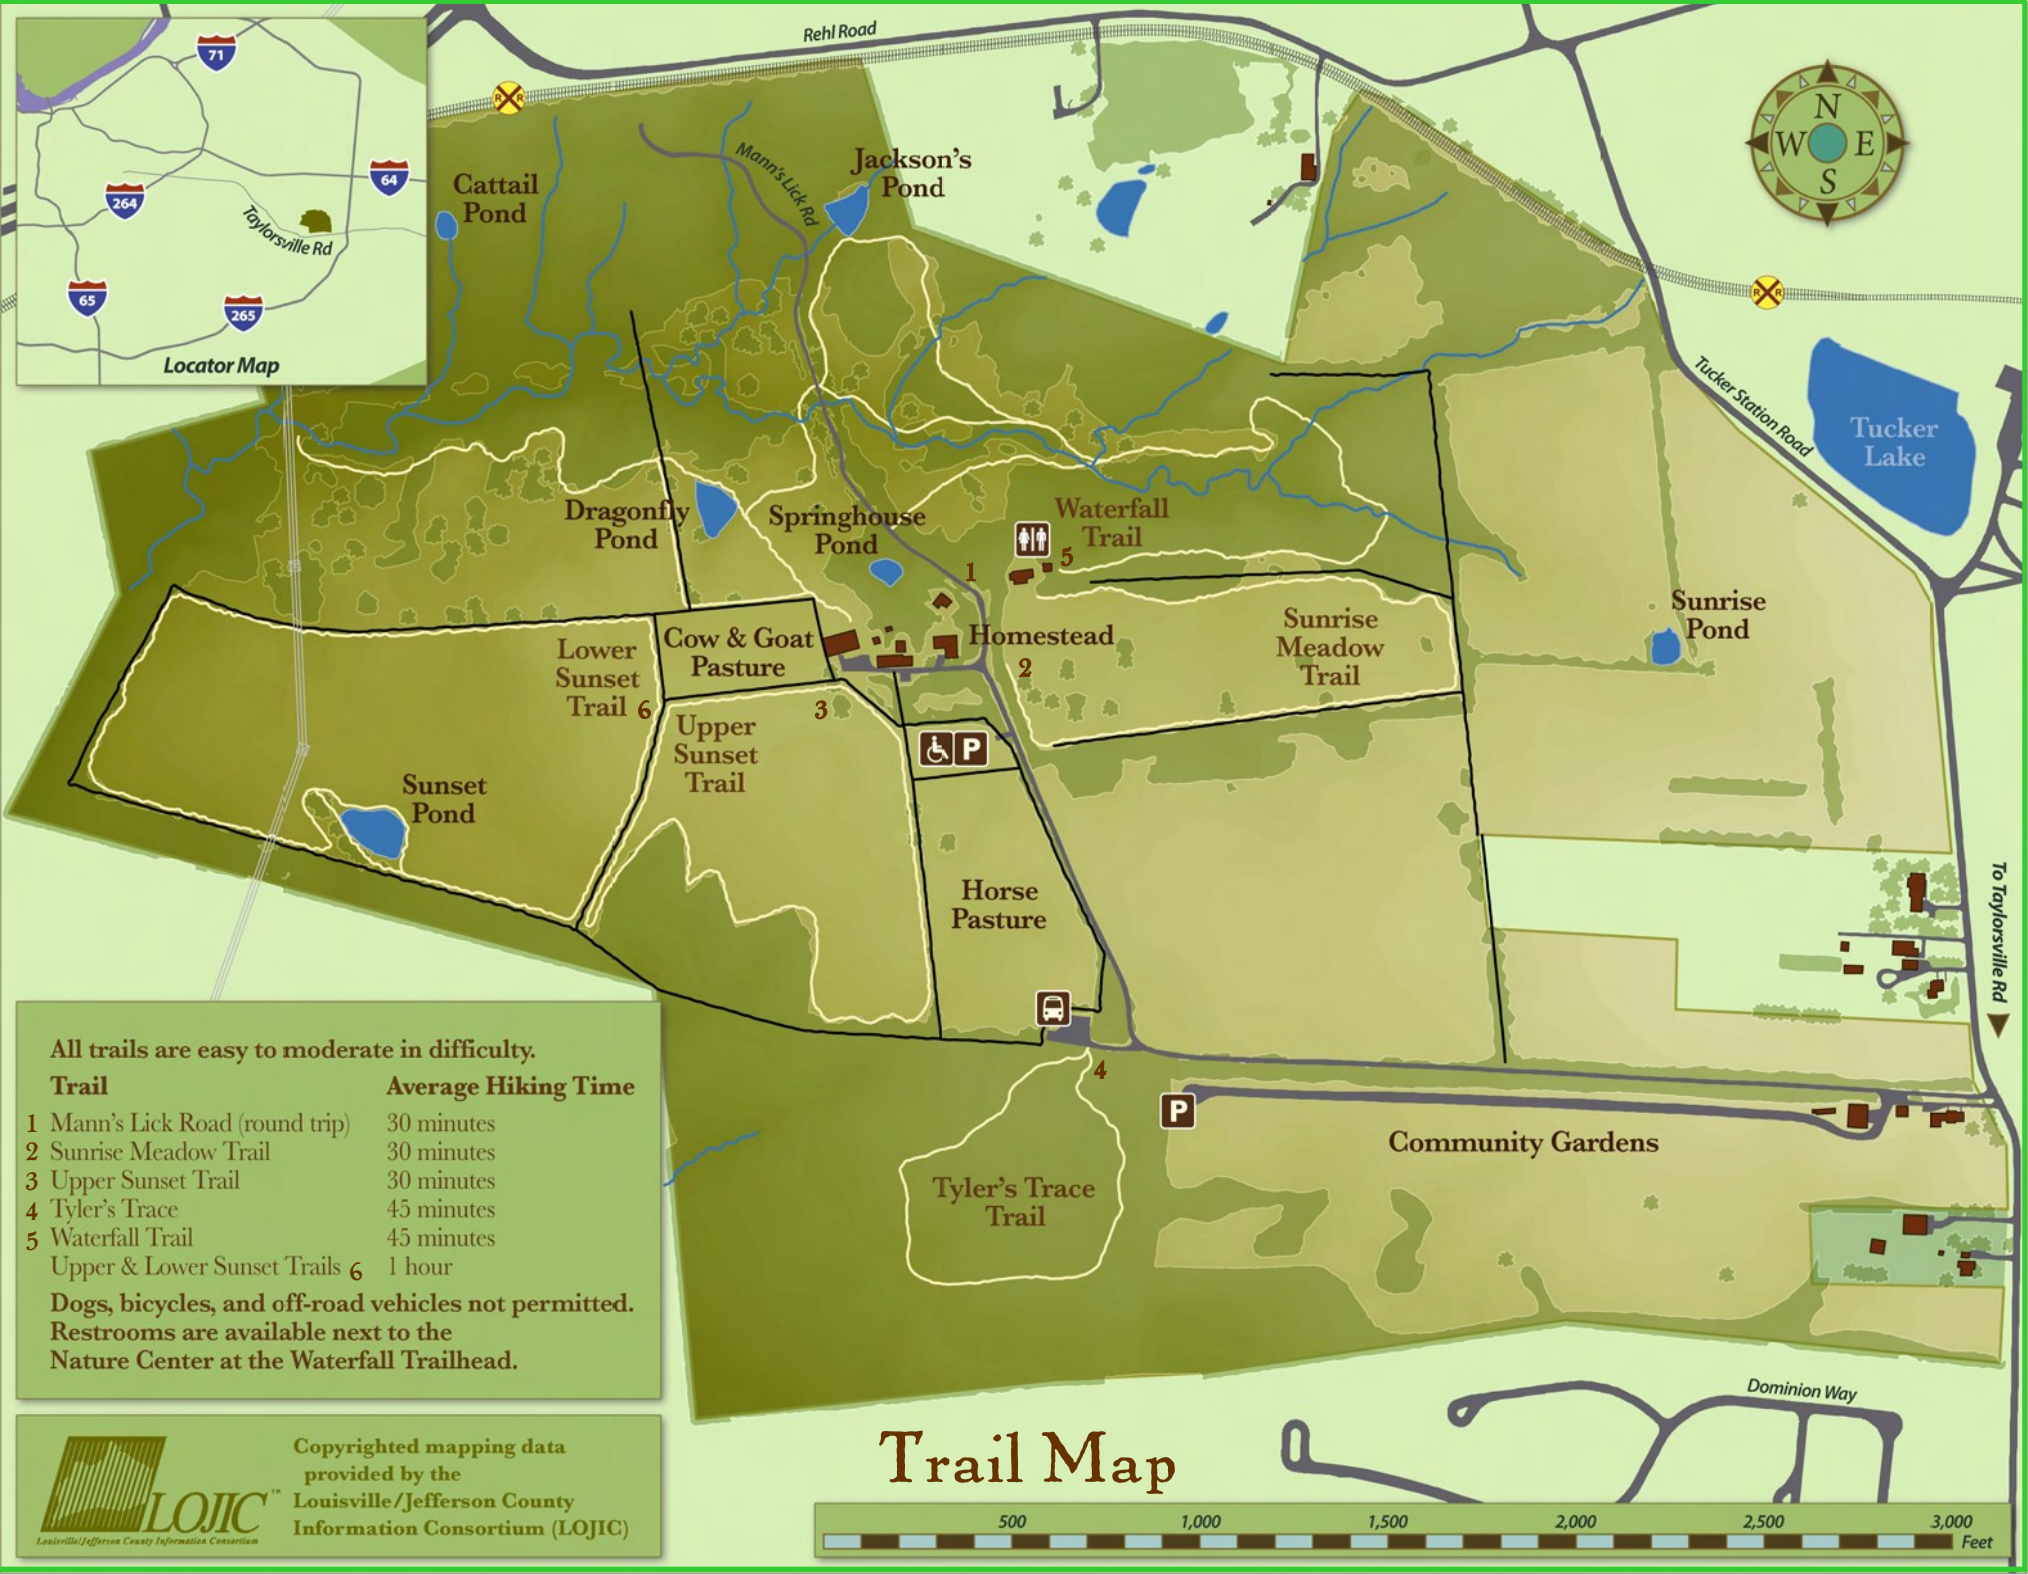

Locator Map

All trails are easy to moderate in difficulty.

Trail	Average Hiking Time
1 Mann's Lick Road (round trip)	30 minutes
2 Sunrise Meadow Trail	30 minutes
3 Upper Sunset Trail	30 minutes
4 Tyler's Trace	45 minutes
5 Waterfall Trail	45 minutes
Upper & Lower Sunset Trails 6	1 hour

Dogs, bicycles, and off-road vehicles not permitted.
Restrooms are available next to the Nature Center at the Waterfall Trailhead.

Copyrighted mapping data provided by the Louisville/Jefferson County Information Consortium (LOJIC)

Trail Map